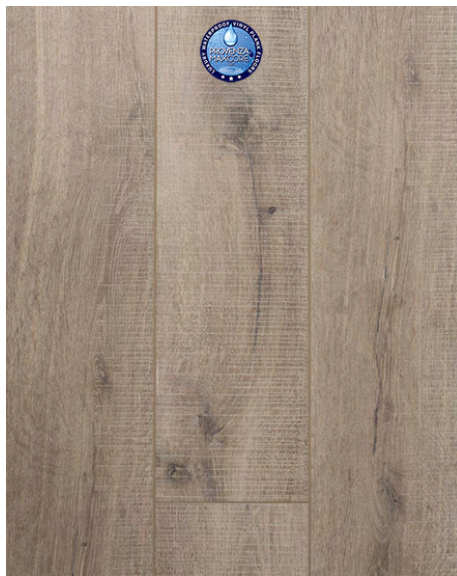

Flooring

*Provenza LVP - Moda Living Collection - 7.15 X Random
to 72 inch - 20 Mil Wear Layer - Aluminum Oxide with
Ceramic Bead Technology*

Dream Big

Fly Away

First Crush

Soul Mate

Jet Set

Heron Crossing