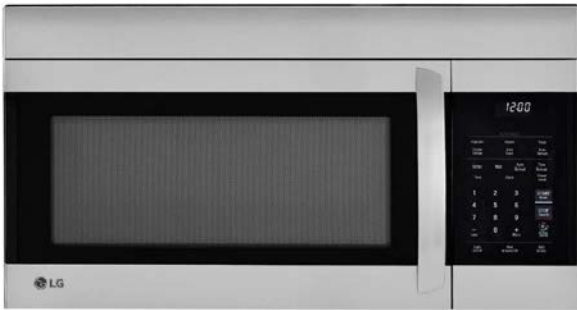

IRONBRIDGE

GLENWOOD SPRINGS

375 BLUE HERON VISTA

602 PLAN

FINISH PACKAGE

375 BLUE HERON VISTA

LG Appliance Package

*30" Over the Range
Microwave - Stainless Steel
LMV1764ST*

**NOTE: GRIDDLE PLATE NOT INCLUDED
SOLD SEPARATELY**

*30" Gas Slide-In
Range - Stainless Steel
LSGL5833*

*36" Counter-Depth
Refrigerator
Stainless Steel
LFCC22426S*

*24" Bar Handle Dishwasher
Stainless Steel LDTS5552*