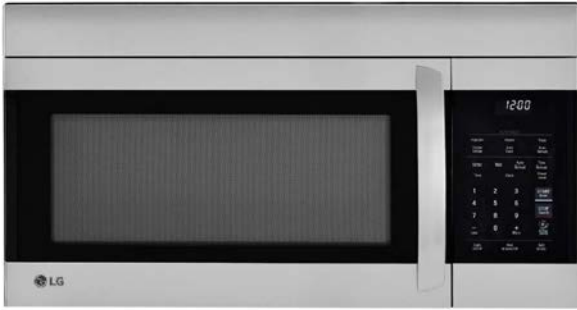

IRONBRIDGE

GLENWOOD SPRINGS

351 BLUE HERON VISTA

505 PLAN

FINISH PACKAGE

351 BLUE HERON DRIVE

LG Appliance Package

*30" Over the Range
Microwave - Stainless Steel
LMV1764ST*

**NOTE: GRIDDLE PLATE NOT INCLUDED
SOLD SEPARATELY**

*30" Gas Slide-In
Range - Stainless Steel
LSGL5833*

*36" Counter-Depth
Refrigerator
Stainless Steel
LFCC22426S*

*24" Bar Handle Dishwasher
Stainless Steel LDTS5552*

351 BLUE HERON DRIVE

Kitchen

*New Venatino Beige
Quartz Countertops
Standard Edge- with
4" backsplash*

*Canyon Creek Cabinetry
White at Kitchen Perimeter
Alder Charcoal at Island*

*Engage Inception in Saddle
100 % Waterproof LVP Flooring
8.66" X 59.45" - 20 mil Wear Layer - Surface Protectant Finish
Mohawk Carpet - Smart Strand /True Unity/Yorktown at
Bedrooms*

*Blanco Precis Silgranite Single Kitchen Sink in Cinder
Kitchen Faucet - Delta Essa Pull Down in Brushed Nickel
Cabinet Pulls in Satin Nickel*

351 BLUE HERON DRIVE

Bathrooms

*Delta Trinsic Line in Brilliance Stainless
Wide Spread Faucet at Master Bath
Single Faucet at Secondary Baths*